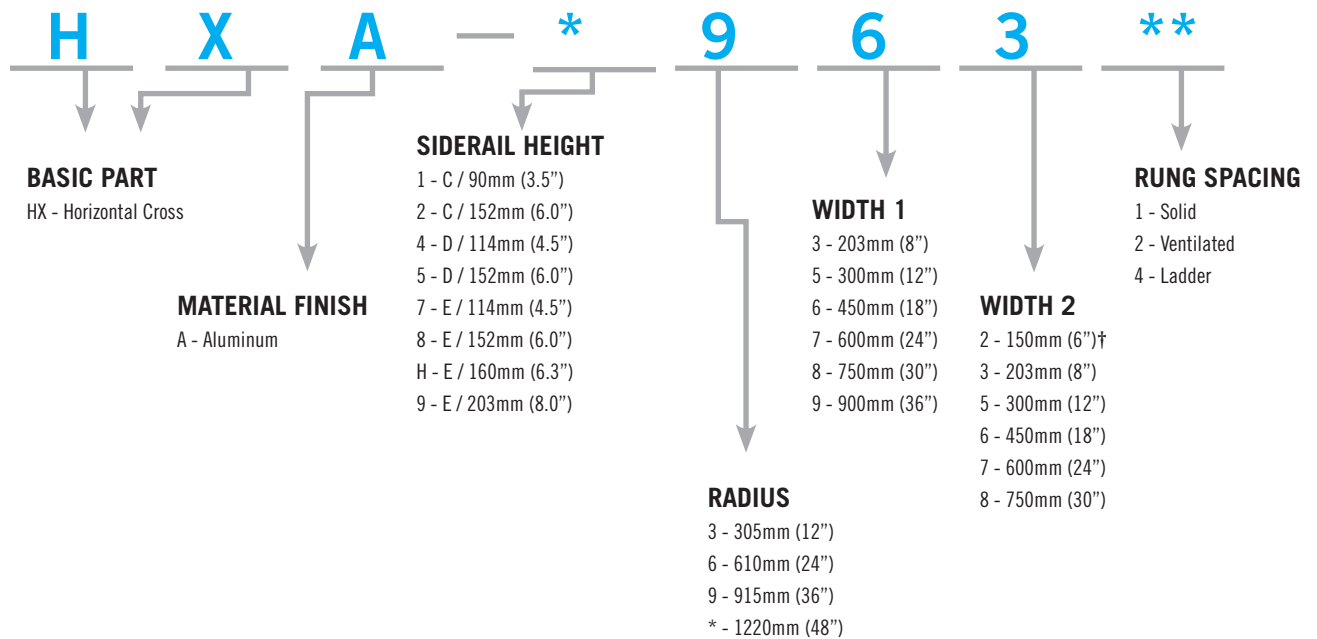

† - Not available in 9 series.

See Next / Opposite Page For Ordering Information.